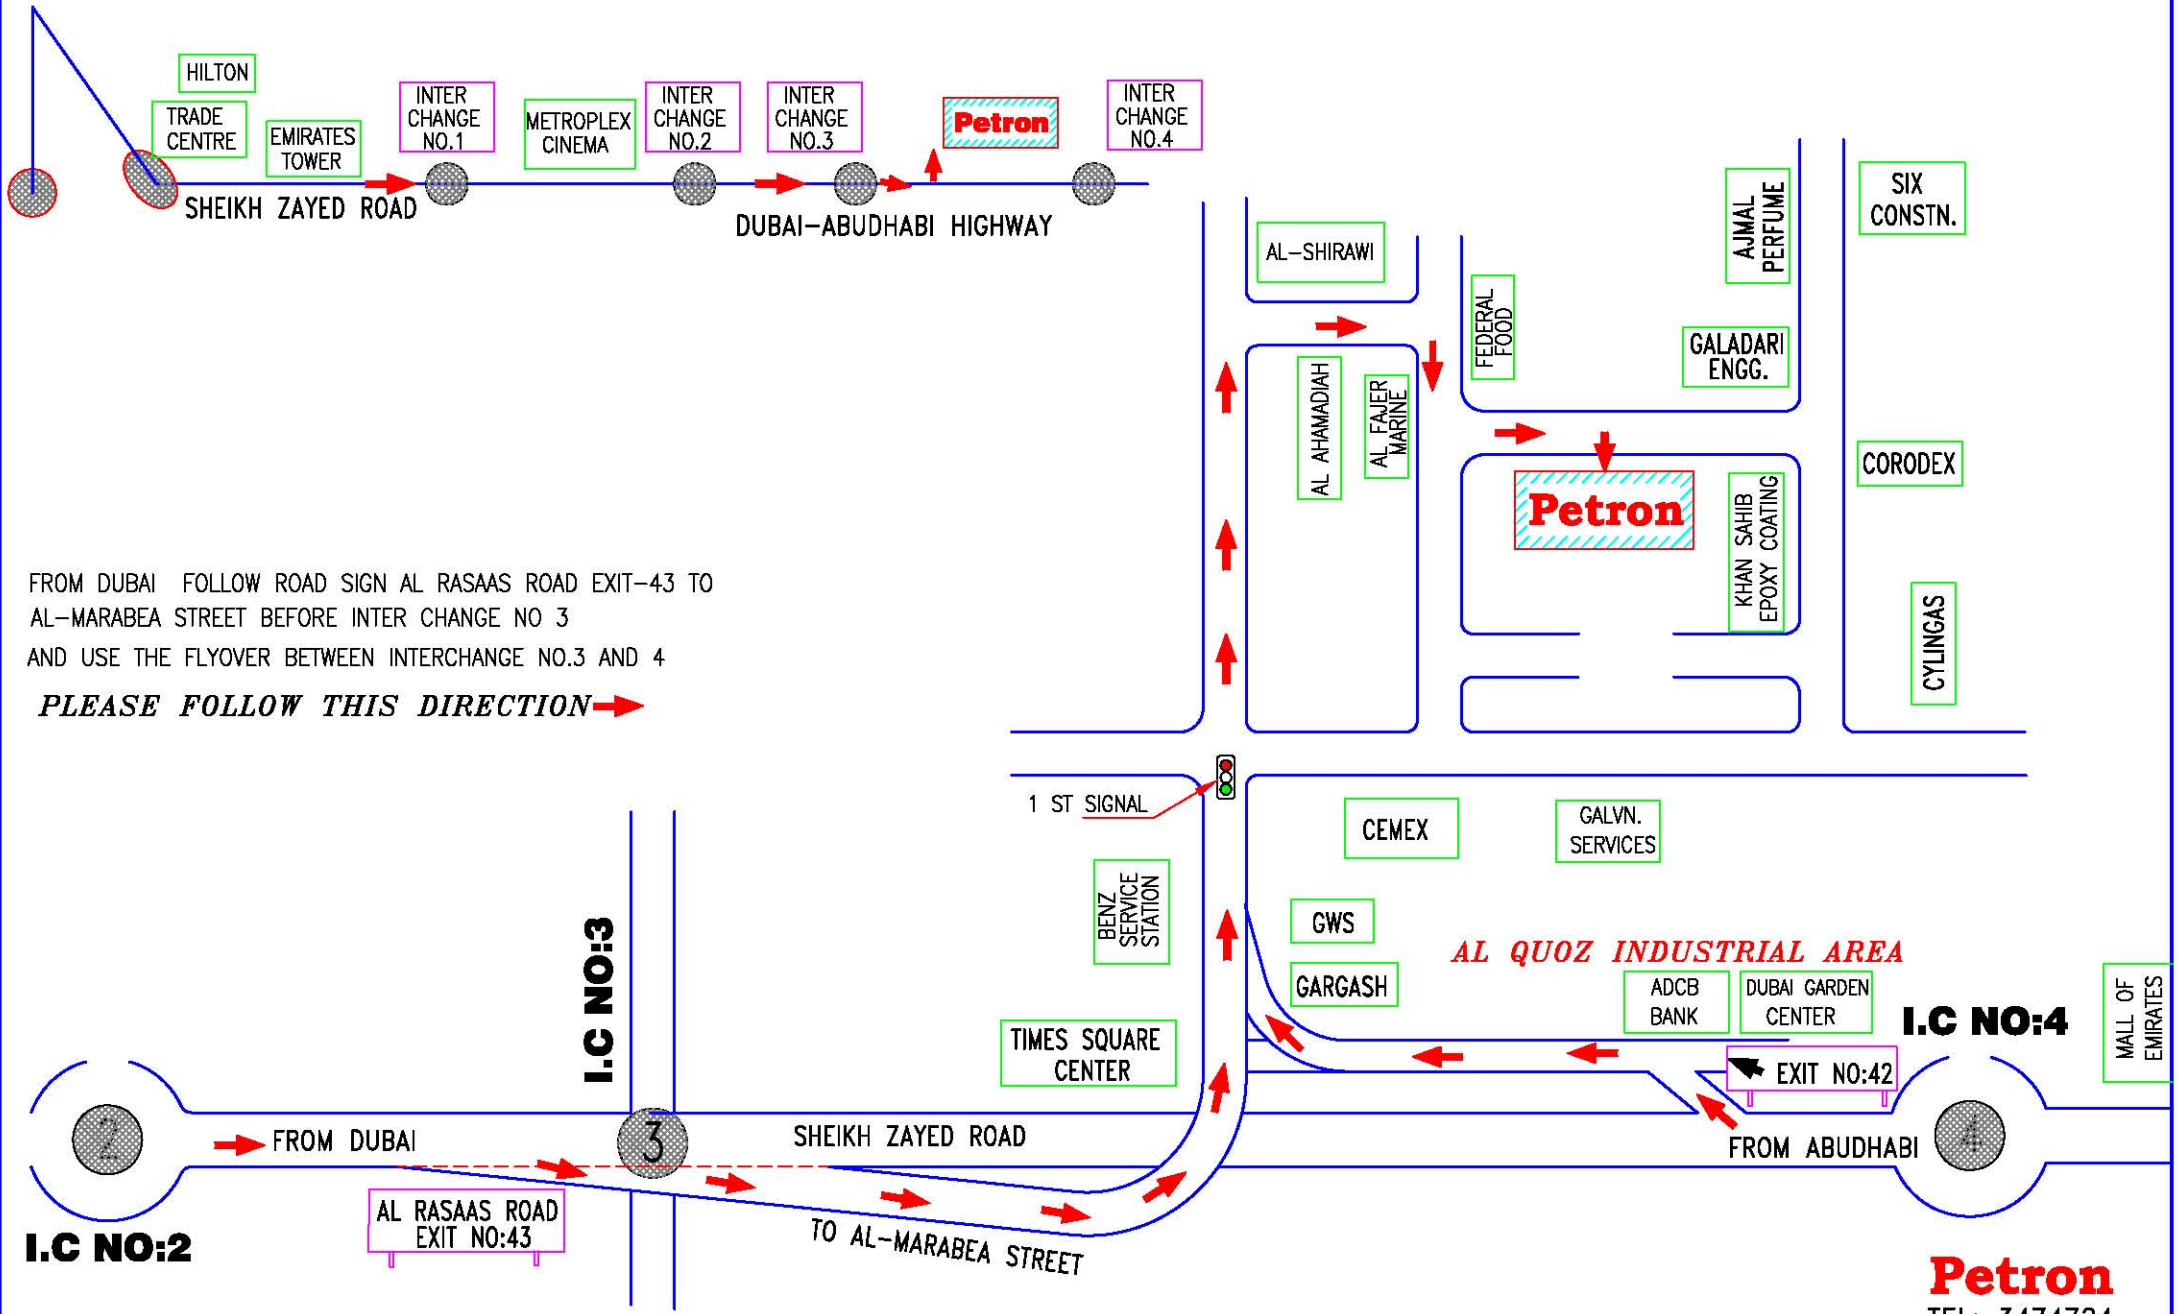

LOCATION PLAN OF PETRON

MAIN OFFICE & WORKSHOP

FROM DUBAI FOLLOW ROAD SIGN AL RASAAS ROAD EXIT-43 TO AL-MARABEA STREET BEFORE INTER CHANGE NO 3 AND USE THE FLYOVER BETWEEN INTERCHANGE NO.3 AND 4

PLEASE FOLLOW THIS DIRECTION →