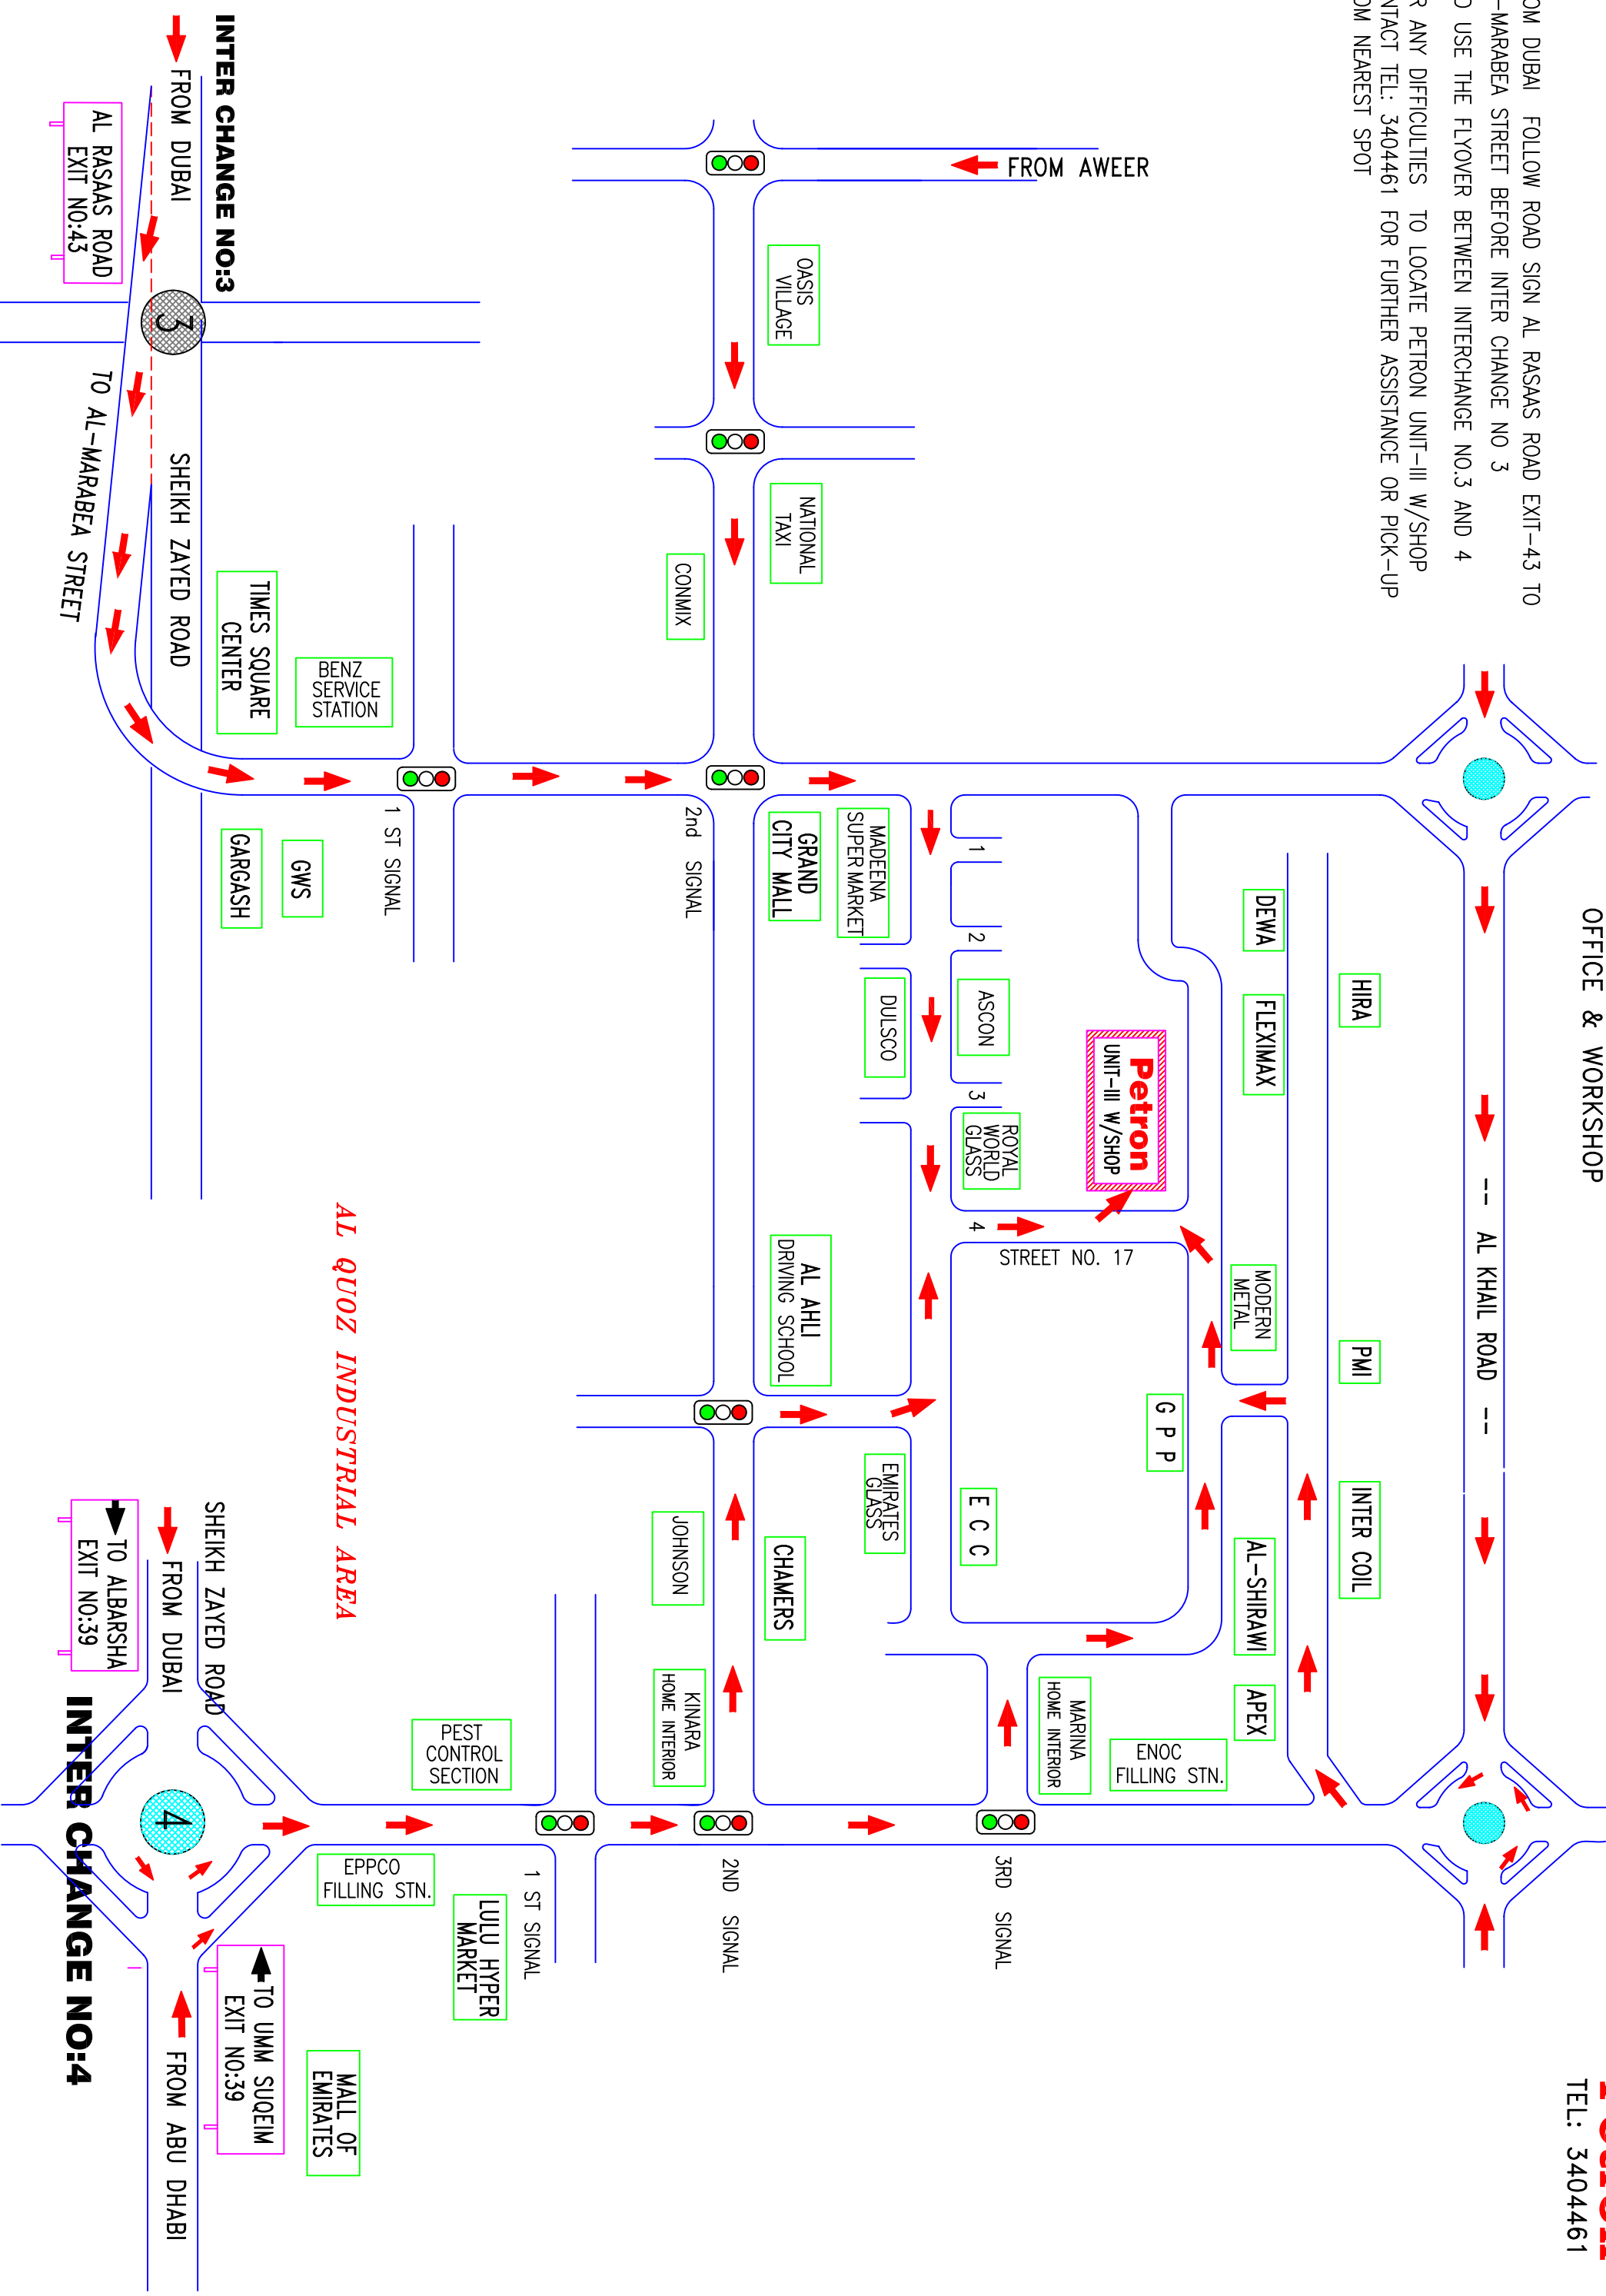

LOCATION PLAN OF PETRON -UNIT-III

OFFICE & WORKSHOP

Petron
TEL: 3404461

FROM DUBAI FOLLOW ROAD SIGN AL RASAAS ROAD EXIT-43 TO AL-MARABEA STREET BEFORE INTER CHANGE NO 3 AND USE THE FLYOVER BETWEEN INTERCHANGE NO.3 AND 4 FOR ANY DIFFICULTIES TO LOCATE PETRON UNIT-III W/SHOP CONTACT TEL: 3404461 FOR FURTHER ASSISTANCE OR PICK-UP FROM NEAREST SPOT

AL QUOZ INDUSTRIAL AREA

AL RASAAS ROAD
EXIT NO:43

TO ALBARSHA
EXIT NO:39

TO UMM SUQEIM
EXIT NO:39

FROM ABU DHABI